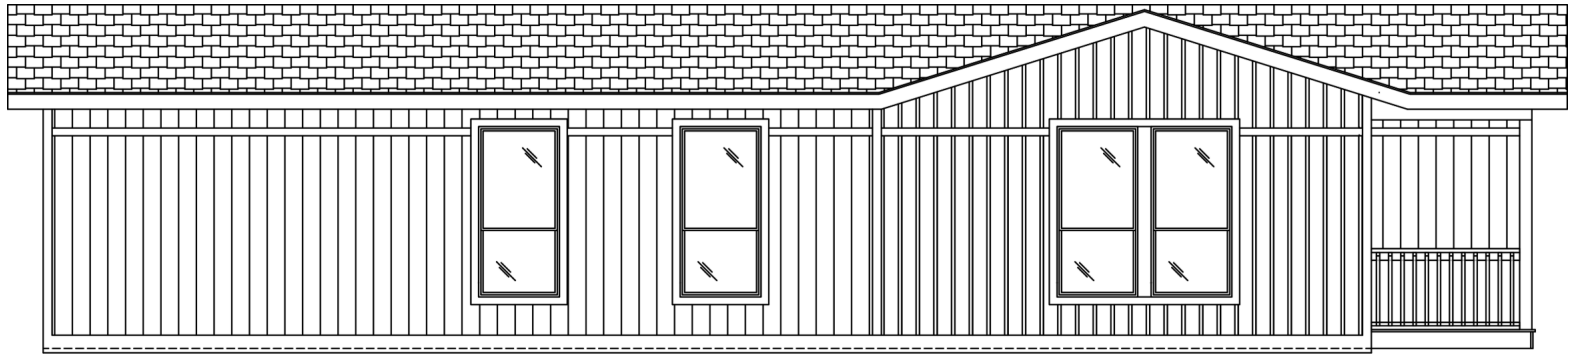

**THE COLUMBIA RIVER
SERIES**

**The Columbia River
2037**

24' x 56'

DIMENSIONS

1,344 sf

LIVING SPACE

3

BEDROOMS

2

BATHROOMS

OVERVIEW

Corner Porch with
interesting front entry

Heritage Home Center

(425) 353-5464

or **Request Firm Quote**

EMAIL US

02 FRONT ELEVATION

FRONT SIDEWALL

REAR SIDEWALL

FRONT ENDWALL

REAR ENDWALL