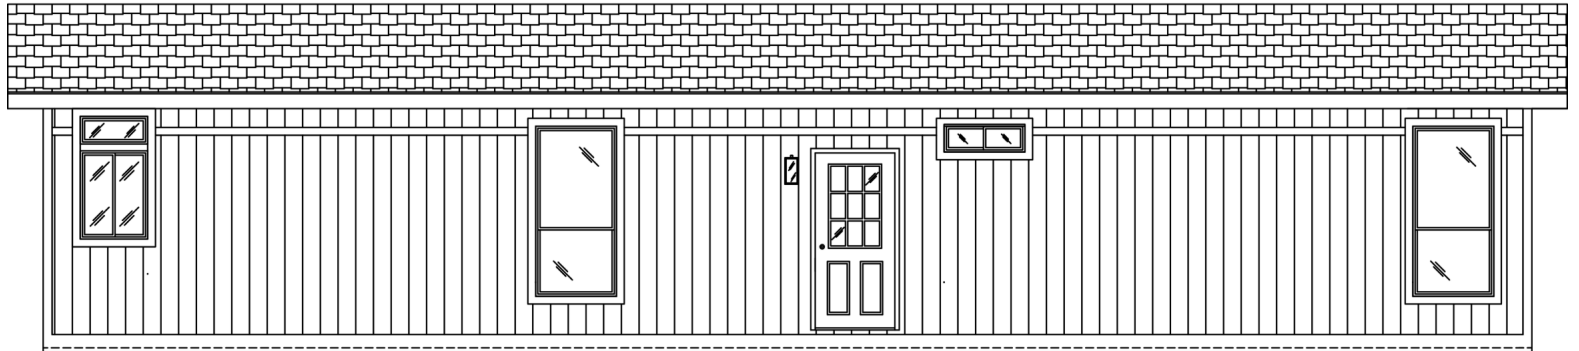

REAR SIDEWALL